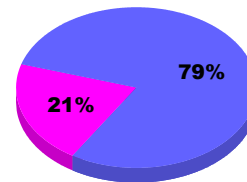

YTD Status Quo Clubs 2011-2012

Status Quo Clubs Compared to Status Quo Members

Legend: Status Quo Clubs (Cyan), Total Status Quo Members (Green)

MEMBERSHIP

Membership Results
2011-2012

Membership
2010-2011

Month	Net Memb Goal	Actual New Memb	Actual Dropped Memb	Gain/Loss of Memb	Gain/Loss of Memb
Jul/Aug/Sep		17	-28	-11	1
Totals		17	-28	-11	1

Membership Results 2011-2012

Goal, New, Dropped, Gain/Loss

Legend: Goal (Cyan), Actual (Green), Dropped (Yellow), Gain Loss (Magenta)

Comparison of Membership Gain/Loss

Current Year Compared to the Previous Year

Legend: Current Year (Cyan), Previous Year (Green)

Gender Comparison 2011-2012

Jul/Aug/Sep

Legend: Male (Blue), Female (Magenta)